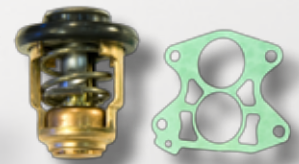

Sierra #	OEM #	Description	Qty
18-2100	30-60794A4	Gimbal Bearing	1
18-21005	30-862540A3	Gimbal Bearing	1
18-2190	19543A10	Shift Cable Kit	1
18-2244	10-79953A2	Drain Plug Kit	2
18-2375	10-67892A1	Magnetic Drain Plug Kit	2
18-2615	16755A1	Outdrive Gasket Set	2
18-2619-1	27-64818A3 27-94996Q2	Outdrive Gasket Set	4
18-2646-1	26-816575A3	Seal Kit	1
18-2652	26-33144A2	Seal Kit	1
18-2750	18654A1	Exhaust Bellows	1
18-2751	60932A4	U-Joint Bellows	1
18-2753-2	74639A2	Shift Cable Bellows	1
18-3147	817275T4	Water Pump Kit	1
18-3217	47-89984T5	Water Pump Kit	1
18-3318	47-59362Q08	Water Pump Kit	1
18-3150	46-807151A14	Water Pump Kit	1
18-3601	32-32461	Water Hose	1
18-3602	32-41725-33	Water Hose	1
18-5268	NPN	Tune-Up Kit	1
18-5273	NPN	Tune-Up Kit	1
18-5438	398-7803A4	Ignition Coil	1
18-5836	25661-1	Solenoid	1
18-7095	823426A1	Carburetor Kit	1
18-7098-1	NPN	Carburetor Kit	1
18-7633	805320A03	Trim Sender Kit	1
18-8804-1	84-816761Q4	Spark Plug Wire Kit	1
18-7944	35-802893Q	Fuel Water Separator	2

Leading Brands

Partnering with Teleflex Marine's industry leading brands like Teleflex, SeaStar, Sierra and Shields have proven time and time again to increase store traffic and boost sales.

Highest in Quality and Reliability

Feel confident that when you offer Sierra products, you are leading with the highest quality and reliability in the industry. When you recommend Sierra, you don't have to worry about the customer being unhappy with the quality of your recommendation.

Industry Leading Warranty

Protect your hard earned profits. Sierra offers the marine industry the best warranty in the business. Dealers demand Sierra because they know they will not lose money on service parts due to manufacturing defects. Simply put we stand behind our product.

ENGINE SUPERKITS