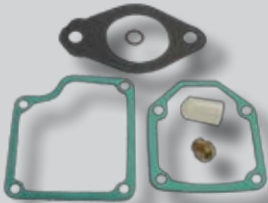

ENGINE **SUPER**KITS

MERCURY® OUTBOARD

Order Kit Part No.
MERUASSORT

18-3672

18-7968

18-7211-1

Sierra #	OEM #	Description	Qty
18-8069	22831Q3	Fuel Connector	2
18-8076	22-13563Q3	Fuel Connector	2
18-8091	22-13563Q7	Fuel Connector	2
18-2244	10-79953A2 / 10-79953Q04	Drain Plug Kit	2
18-2375	10-67892A1 / 10-67892A06	Magnetic Drain Plug Kit	2
18-2599	26-816575A2	Face Seal and Tool	1
18-2655	26-89238A2	Gear Housing Seal Kit	1
18-3039	47-89981	Impeller	1
18-3054	47-89980	Impeller	1
18-3214	47-43026T11	Impeller Kit	2
18-3217	47-89984T5	Impeller Kit	2
18-3569	803061T1	Thermostat Kit	1
18-3672	75692Q1	Thermostat Kit	1
18-4915	50-12066Q9	Starter Rope	2
18-5707	816770T	Rectifier	1
18-5743	883072T	Voltage Regulator	1
18-5775	332-7778A12	Switch Box	2
18-5808	47886T	Solenoid	2
18-5816	89-96054T	Solenoid	2
18-5817	89-96158T	Solenoid	2
18-7211-1	1395-811223-1	Carburetor Kit	3
18-7212	1395-9761-1	Carburetor Kit	1
18-7215	1395-9024	Carburetor Kit	2
18-7817	21-857005A1	Fuel Pump Kit	2
18-7831	802128A1	Inline Fuel Filter	2
18-7968	35-18458Q4	Fuel Filter w/ Sensor	1
18-7944	35-802893Q	Fuel Water Separator	2

ENGINE **SUPER**KITS

SUZUKI®

Order Kit Part No.
SUZUASSORT

18-7753

18-8078

MP51010

Sierra #	OEM #	Description	Qty
18-8062	65750-98505	Fuel Connector	3
18-8071	99105-00192	Tank Connector	3
18-8078	65740-95500	Tank Connector	3
18-8079	65750-95510	Fuel Connector	3
18-3023	17461-94520	Impeller	2
18-3097	17461-98502	Impeller	2
18-3254	17400-87E03	Water Pump Kit	2
18-3257	17400-94611	Water Pump Kit	1
18-3258	17400-90J11	Water Pump Kit	2
18-6786-1	38100-87D10-01T	Trim Motor	1
18-7716	15410-87J10	Fuel Filter	2
18-7752	13910-87D00	Carburetor Kit	3
18-7753	13910-94400	Carburetor Kit	2
18-7754	13910-94701	Carburetor Kit	2
18-7897	16510-61A20-MHL	Oil Filter	2
18-7903	16510-05240	Oil Filter	2
18-7915-1	16510-87J00	Oil Filter	2
18-8339	25700-94700	Seal Kit	1
18-8340	25700-95500	Seal Kit	1
MP51010	37110-99E00	Ignition Switch	1