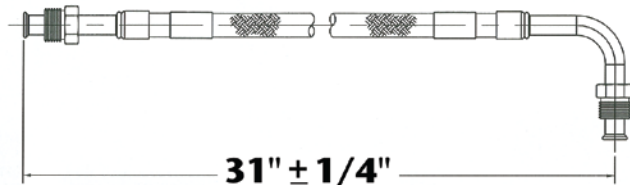

18-8114 FUEL LINE HOSE

For fuel pump to carburetor connection. Replaces copper or steel tubing 3/8" X 31" PTFE composite hose with 5/8"-18 male inverted flare straight one end, 5/8"-18 90° one end. SAE J1527 type A1