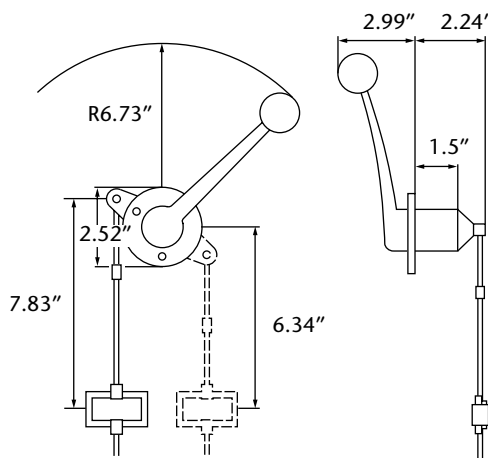

## ST AND STB FLUSH/SIDE MOUNT CONTROLS

### TECHNICAL DATA

Single function, single lever control simple trouble free design. The time proven design of these controls means years of reliable operation. Suits 33C or 43C type cable.

### SPECIFICATIONS

ORDER INFORMATION	PART NO.
ST Control (30 series cables)	031791
STB Control w/brake (30 series cables)	044777
ST-HD Control (40 series cables)	039115
STB-HD w/brake (40 series cables)	045978

ACCESORIES AND PARTS	PART NO.
Black ball knob	4009819**
Stainless steel shift knob (smooth)	CA69051P**
Mounting hardware kit (30 series kit)	062279

\*\*Fits most controls with 3/8-24 threaded levers

COMPATIBLE CABLES	PART NO.
OEM/Univ. 3300 Types	
Mercury 3600 type cable (premium)	CC630XX
Universal 3300 Types	
3300 cable (standard)	CC172XX
3300 cable (midrange)	CC330XX
33C cable (midrange)	032377-03-XXX.0
33C Supreme (midrange)	301947-03-XXX.0
TFXTREME 3300 cable (premium)	CC633XX
Universal 43 Types	
TFXTREME 4300 BC cable	CC692XX
TFXTREME 4300 CC cable	CC693XX