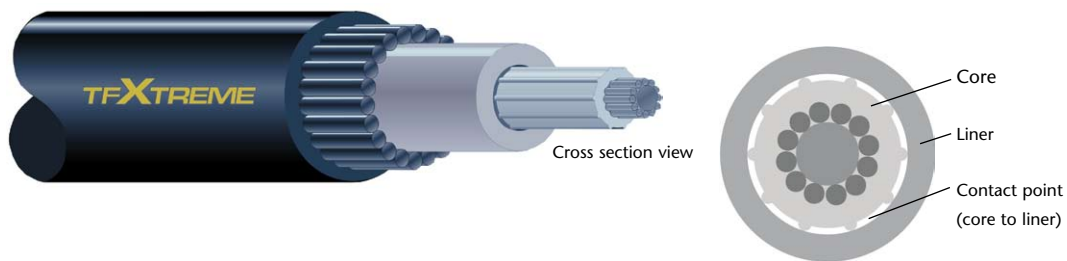

AT A GLANCE

FEATURES

- TFXtreme's unique design incorporates a patent-pending splined core which allows easy movement and minimum lost motion
- Designed for complex and/or long cable runs (or to simply create a superior feel)
- Available in several style options avoiding the need for expensive adaptor kits
- All TFXtreme cables are available in 1ft increments
- Gen II type suits Mercury 4000 series controls

TFXTREME ENGINE CONTROL CABLES

TECHNICAL DATA

With it's unique splined core TFXtreme delivers unparalleled smoothness and efficiency - with hardly any lost motion - even in the longest and most complex cable routings. This gives superior feel at the control, performance that until now was considered "impossible".