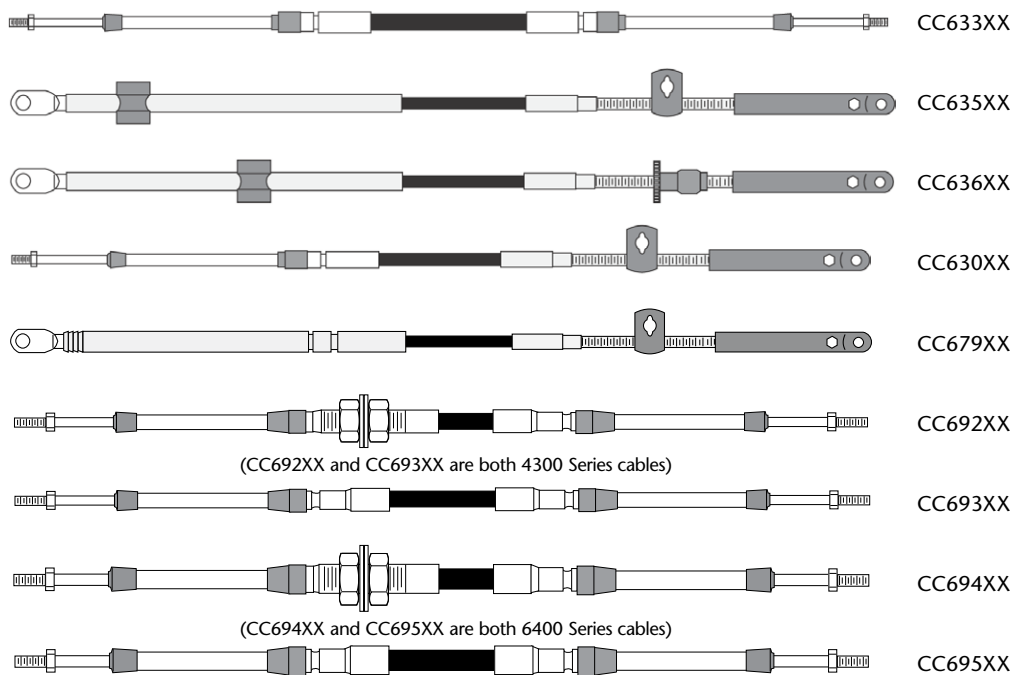

AT A GLANCE

FEATURES

- TFXtreme's unique design incorporates a patent-pending splined core which allows easy movement and minimum lost motion
- Designed for complex and/or long cable runs (or to simply create a superior feel)
- Available in several style options avoiding the need for expensive adaptor kits
- All TFXtreme cables are available in 1ft increments
- Gen II type suits Mercury 4000 series controls

TFXTREME ENGINE CONTROL CABLES

TECHNICAL DATA

With it's unique splined core TFXtreme delivers unparalleled smoothness and efficiency - with hardly any lost motion - even in the longest and most complex cable routings. This gives superior feel at the control, performance that until now was considered "impossible".

ORDER INFORMATION	PART NO
3300/33C	CC633XX
Mercury/Mercuriser	CC635XX
Johnson/Evinrude	CC636XX
3600 Mercury/Mercuriser	CC630XX
Gen II Mercury/Mercuriser	CC679XX
TFXtreme cables are also available in other styles. Please contact us for further details.	

XX =cable length in feet