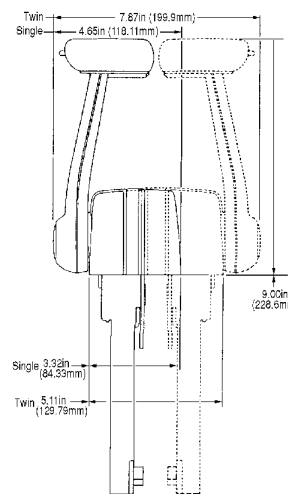

AT A GLANCE

FEATURES

- Dual action (throttle and shift in one lever)
- Start in gear protection standard
- Neutral interlock prevents accidental engaging of gear (side mount only)
- Push button for neutral engine warm up
- Use 33C series type cables or Johnson Evinrude/BRP/OMC/Mercury OEM style cables
- Adjustable throttle damper
- Available with or without trim and/or tilt
- Firm yet effortless shift and throttle motion
- Port or starboard installation with various cable entry angles
- Easily adapted to push or pull cable actuation
- Entire gear mechanism is enclosed
- Side mount available with engine cut-off switch

## SL3 TOP AND SIDE MOUNT CONTROLS

### SPECIFICATIONS

ORDER INFORMATION	PART NO.
<b>SL3 Top Mount Single Lever</b>	
Top Mount Single Standard	309476
Top Mount Single Deluxe with trim switch	309477
Top Mount Single Deluxe with trim & tilt switches (Volvo)	309478-001
Top Mount Single Deluxe with trim & tilt switches	309478-002
<b>SL3 Top Mount Twin Lever</b>	
Top Mount Twin Standard	309479
Top Mount Twin Deluxe with trim switch	309480
Top Mount Twin Deluxe with trim & tilt switches	309481
<b>SL3 Side Mount</b>	
Side Mount Standard	309473
Side Mount Deluxe with trim switch	309474
Side Mount Deluxe with trim & tilt switches (Volvo)	309475-001
Side Mount Deluxe with trim & tilt switches	309475-002

ORDER INFORMATION	PART NO.
<b>Side Mount W/Cut-off Switch (Outboard)</b>	
Side Mount Standard (cut off switch)	311322-002
Side Mount Deluxe (cut off & trim)	311323-002
Side Mount Deluxe (cut off trim & tilt) (5 wire - Volvo)	311324-002
Side Mount Deluxe (cut off trim & tilt) (4 wire - non Volvo)	311325-002
<b>Side Mount W/Cut-off Switch (I/O and Inboard)</b>	
Side Mount Standard (cut off switch)	311322-001
Side Mount Deluxe (cut off & trim)	311323-001
Side Mount Deluxe (cut off trim & tilt) (5 wire - Volvo)	311324-001
Side Mount Deluxe (cut off trim & tilt) (4 wire - non Volvo)	311325-001