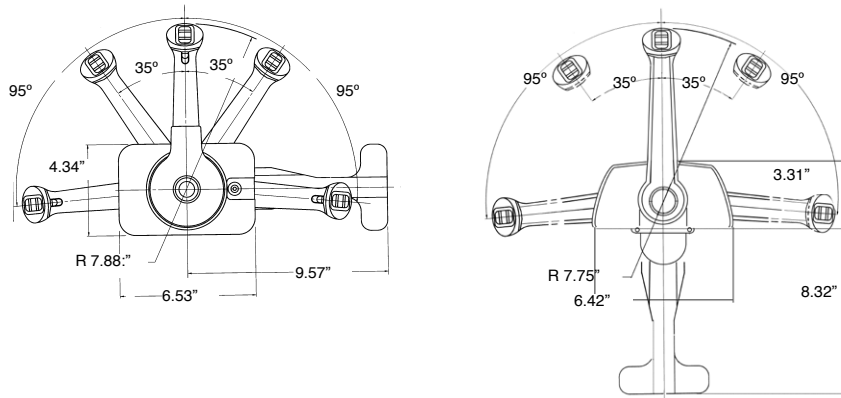

AT A GLANCE

FEATURES

- Dual action (throttle and shift in one lever)
- Start in gear protection standard
- Neutral interlock prevents accidental engaging of gear (side mount only)
- Push button for neutral engine warm up
- Use 33C series type cables or Johnson Evinrude/BRP/OMC/Mercury OEM style cables
- Adjustable throttle damper
- Available with or without trim and/or tilt
- Firm yet effortless shift and throttle motion
- Port or starboard installation with various cable entry angles
- Easily adapted to push or pull cable actuation
- Entire gear mechanism is enclosed
- Side mount available with engine cut-off switch

## SL3 TOP AND SIDE MOUNT CONTROLS

### TECHNICAL DATA

Modern styling, dual action, top and side mount controls. Black satin finish available in single or twin engine versions, with or without trim and/or tilt switches. Suits 33C, OMC and Merc cables.

### SPECIFICATIONS

ORDER INFORMATION	PART NO.
<b>SL3 Top Mount Single Lever</b>	
Top Mount Single Standard	309476
Top Mount Single Deluxe with trim switch	309477
Top Mount Single Deluxe with trim & tilt switches (Volvo)	309478-001
Top Mount Single Deluxe with trim & tilt switches	309478-002
<b>SL3 Top Mount Twin Lever</b>	
Top Mount Twin Standard	309479
Top Mount Twin Deluxe with trim switch	309480
Top Mount Twin Deluxe with trim & tilt switches	309481
<b>SL3 Side Mount</b>	
Side Mount Standard	309473
Side Mount Deluxe with trim switch	309474
Side Mount Deluxe with trim & tilt switches (Volvo)	309475-001
Side Mount Deluxe with trim & tilt switches	309475-002